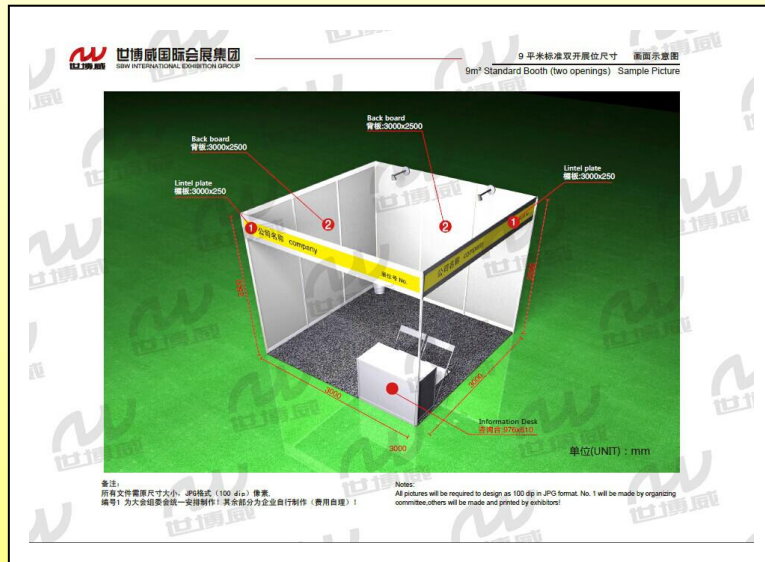

Type: Corner Luxury Booth

Size: 18m²

Price: \$7600

Include: two negotiating desks, two round tables, ten chairs, two 5A power socket, four daylight lamps, carpet, the painting and design of the pictures for posters of booth (You can ask organizing committee for design requirements) , booth height:3m;

Type: Corner standard Booth

Size: 18m²

Price: \$7000

Include: Lintel plate company name, two negotiating desks, four chairs, two 5A power socket, four daylight lamps, carpet, booth height:2.5m;

Type: Standard Booth

Size: 9m²

Price: \$3500

Include: Lintel plate company name, a negotiating desk, two chairs, a 5A power socket, two daylight lamps, carpet, booth height:2.5m;

Type: Corner Standard Booth

Size: 9m²

Price: \$3500

Include: Lintel plate company name, a negotiating desk, two chairs, a 5A power socket, two daylight lamps, carpet, booth height:2.5m;

Type: Space

Size: over 36m²

Price: \$350/m²

Set up by yourself, without equipment and furniture.