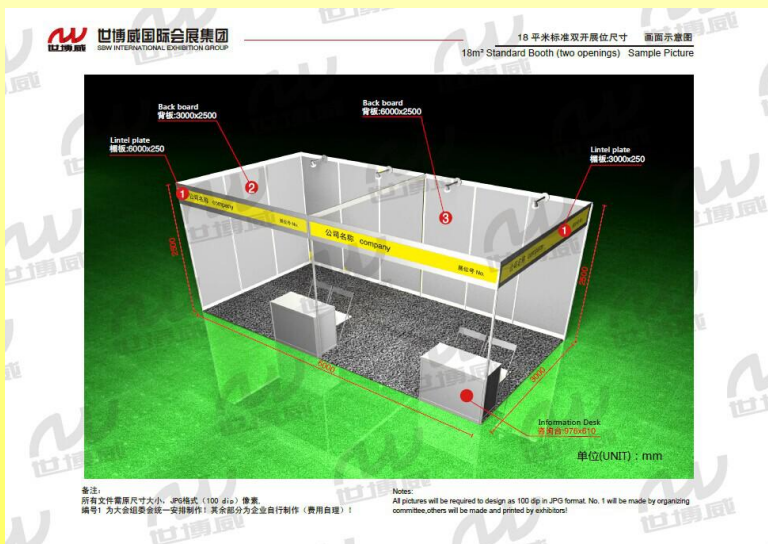

Type: Corner Luxury Booth

Size: 9m²

Price: \$3800

Include: a negotiating desk, a round table, five chairs, a 5A power socket, two daylight lamps, carpet, the painting and design of the pictures for posters of booth (You can ask organizing committee for design requirements), booth height:3m;

Type: Corner Luxury Booth

Size: 18m²

Price: \$7600

Include: two negotiating desks, two round tables, ten chairs, two 5A power socket, four daylight lamps, carpet, the painting and design of the pictures for posters of booth (You can ask organizing committee for design requirements) , booth height:3m;

Type: Corner standard Booth

Size: 18m²

Price: \$7000

Include: Lintel plate company name, two negotiating desks, four chairs, two 5A power socket, four daylight lamps, carpet, booth height:2.5m;

Type: Standard Booth

Size: 9m²

Price: \$3500

Include: Lintel plate company name, a negotiating desk, two chairs, a 5A power socket, two daylight lamps, carpet, booth height:2.5m;

Type: Corner Standard Booth

Size: 9m²

Price: \$3500