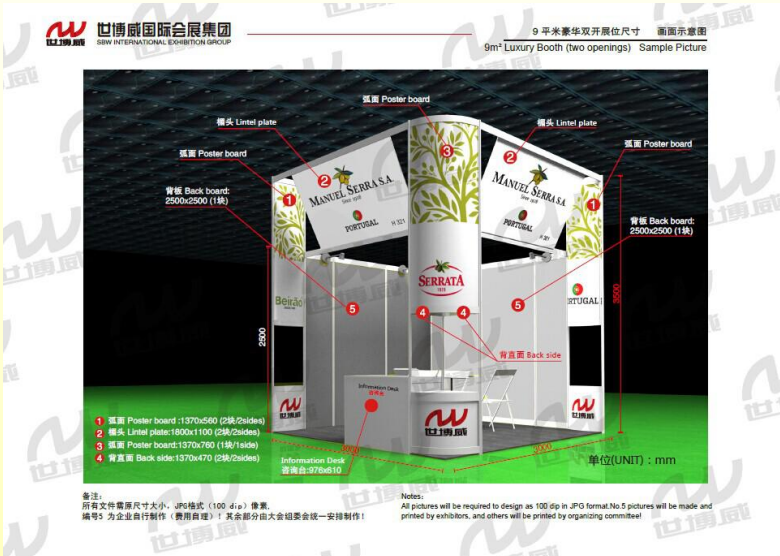

Types and Prices of Booth

Type: Luxury Booth

Size: 9m²

Price: \$3800

Include: a negotiating desk, a round table, five chairs, a 5A power socket, two daylight lamps, carpet, the painting and design of the pictures for posters of booth (You can ask organizing committee for design requirements), booth height:3m;

Type: Corner Luxury Booth

Size: 9m²

Price: \$3800

Include: a negotiating desk, a round table, five chairs, a 5A power socket, two daylight lamps, carpet, the painting and design of the pictures for posters of booth (You can ask organizing committee for design requirements), booth height:3m;

Type: Corner Luxury Booth

Size: 18m²

Price: \$7600

Include: two negotiating desks, two round tables, ten chairs, two 5A power socket, four daylight lamps, carpet, the painting and design of the pictures for posters of booth (You can ask organizing committee for design requirements) , booth height:3m;

Type: Corner standard Booth

Size: 18m²

Price: \$7000

Include: Lintel plate company name, two negotiating desks, four chairs, two 5A power socket, four daylight lamps, carpet, booth height:2.5m;

Type: Standard Booth