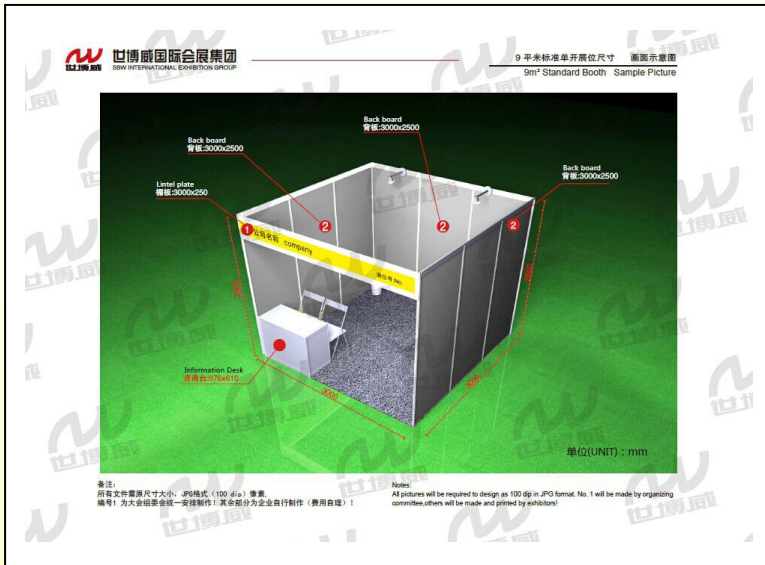

Type: Corner Luxury Booth

Size: 18m²

Price: \$7600

Include: two negotiating desks, two round tables, ten chairs, two 5A power socket, four daylight lamps, carpet, the painting and design of the pictures for posters of booth (You can ask organizing committee for design requirements) , booth height:3m;

Type: Corner standard Booth

Size: 18m²

Price: \$7000

Include: Lintel plate company name, two negotiating desks, four chairs, two 5A power socket, four daylight lamps, carpet, booth height:2.5m;

Type: Standard Booth

Size: 9m²

Price: \$3500

Include: Lintel plate company name, a negotiating desk, two chairs, a 5A power socket, two daylight lamps, carpet, booth height:2.5m;

Type: Corner Standard Booth

Size: 9m²

Price: \$3500

Include: Lintel plate company name, a negotiating desk, two chairs, a 5A power socket, two daylight lamps, carpet, booth height:2.5m;

Type: Space

Size: over 36m²

Price: \$350/m²

Set up by yourself, without equipment and furniture.